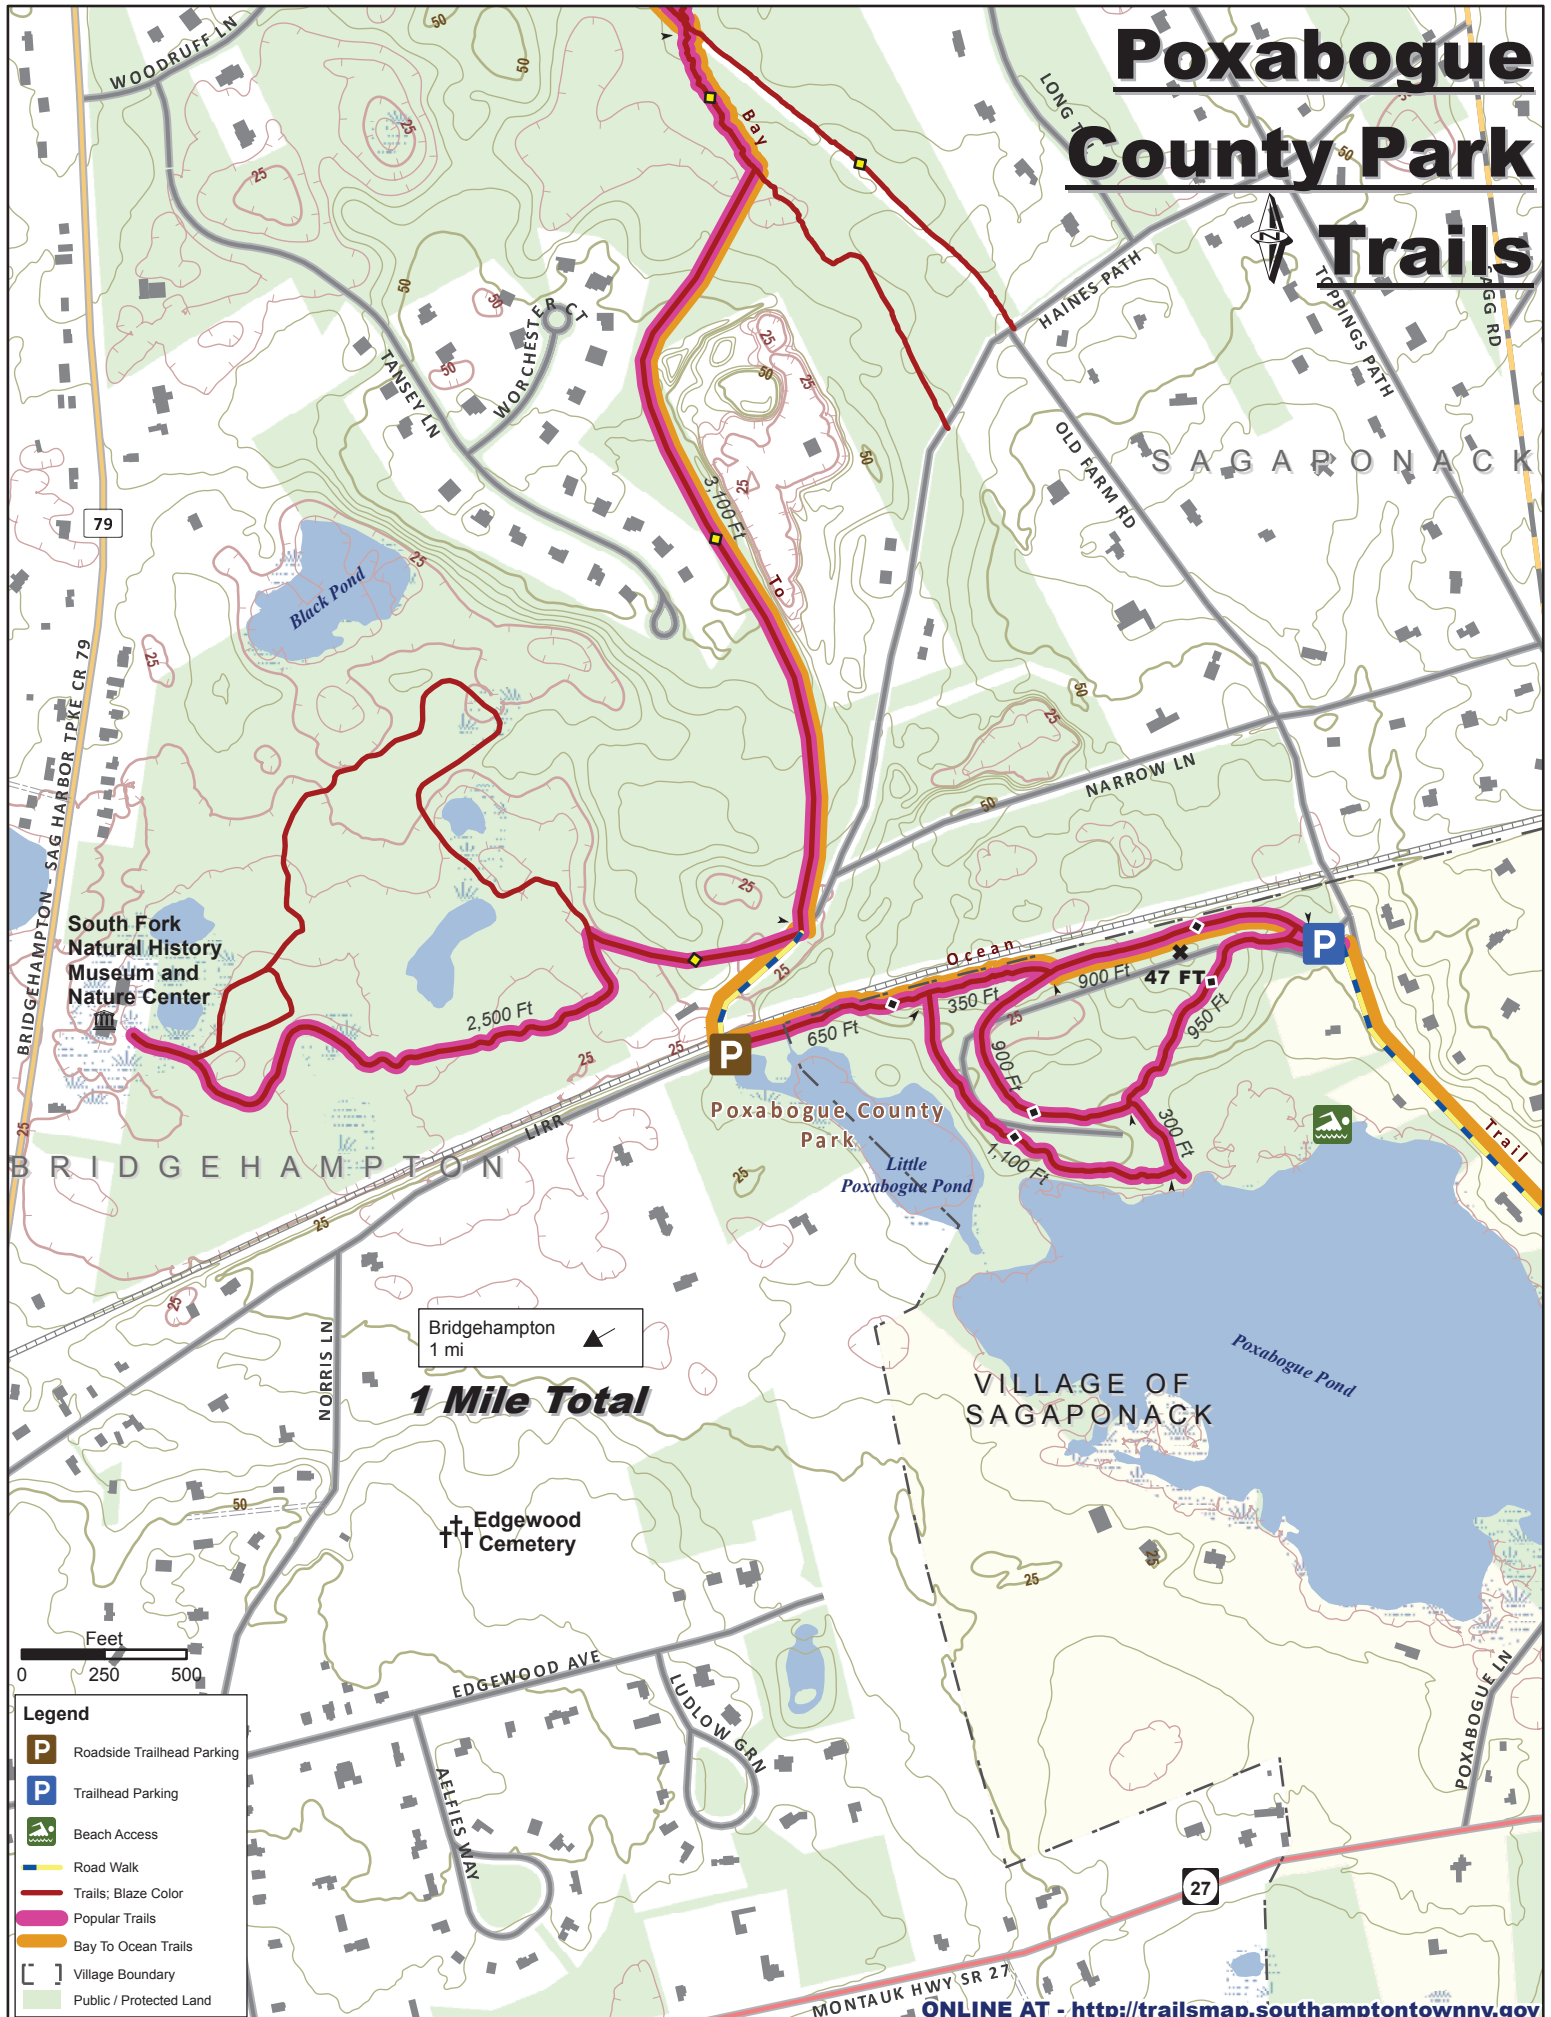

Poxabogue County Park Trails

1 Mile Total

Edgewood Cemetery

- Legend**
- Roadside Trailhead Parking
 - Trailhead Parking
 - Beach Access
 - Road Walk
 - Trails; Blaze Color
 - Popular Trails
 - Bay To Ocean Trails
 - Village Boundary
 - Public / Protected Land