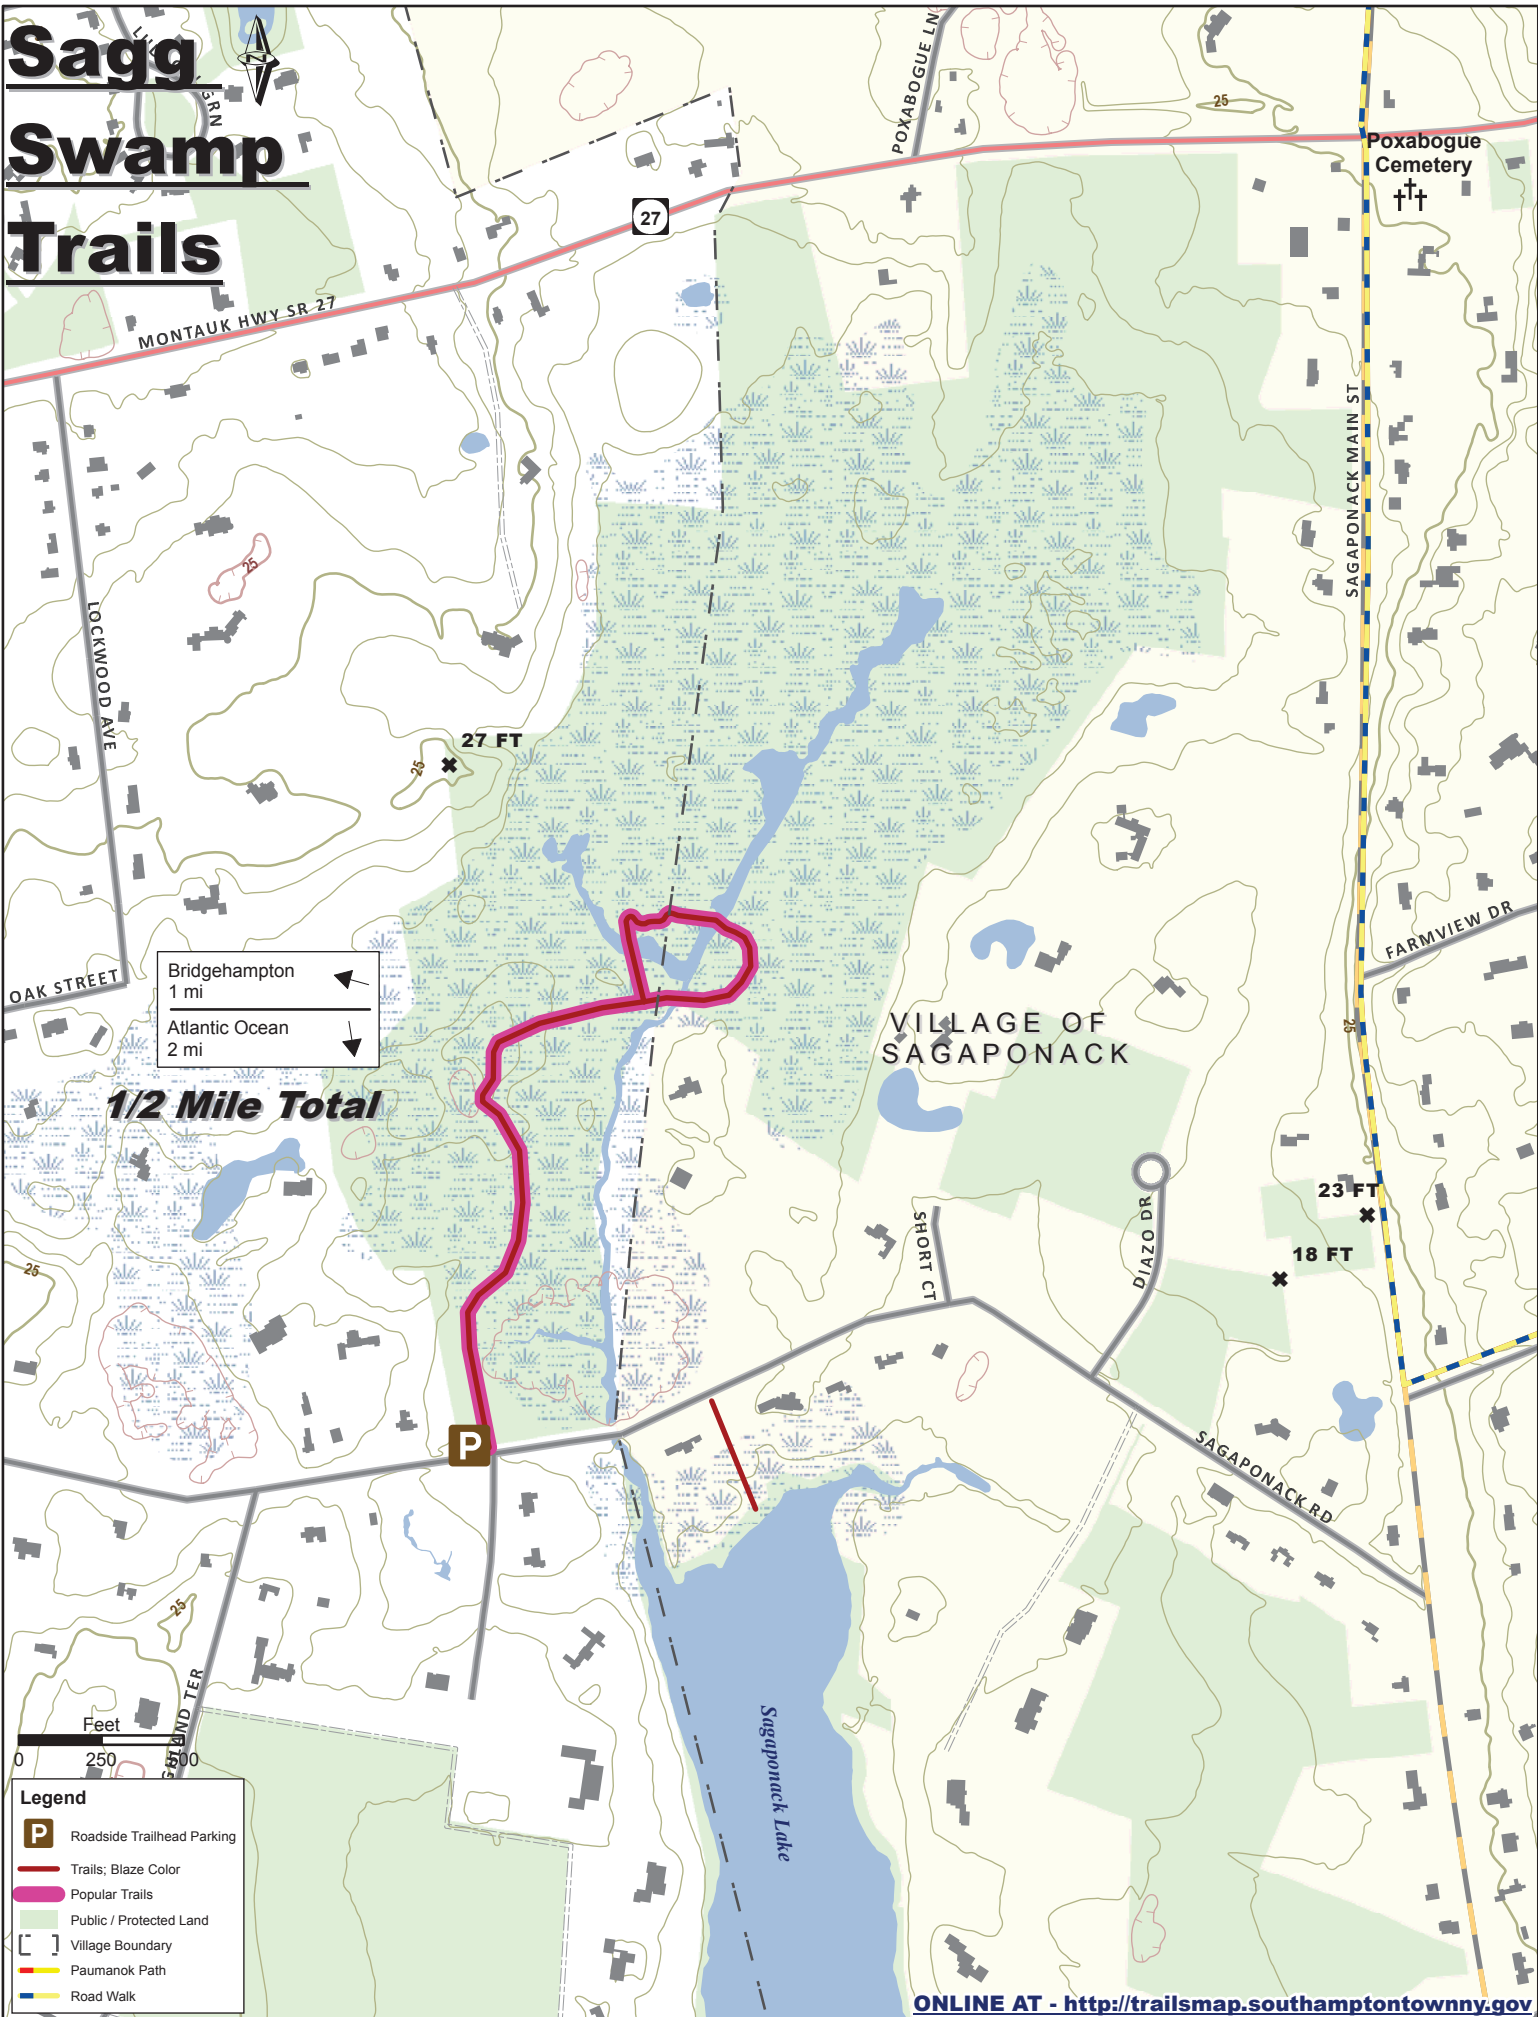

Sag Swamp Trails

Bridgehampton
1 mi

Atlantic Ocean
2 mi

1/2 Mile Total

- Legend**
- P Roadside Trailhead Parking
 - Trails; Blaze Color
 - Popular Trails
 - Public / Protected Land
 - Village Boundary
 - Paumanok Path
 - Road Walk